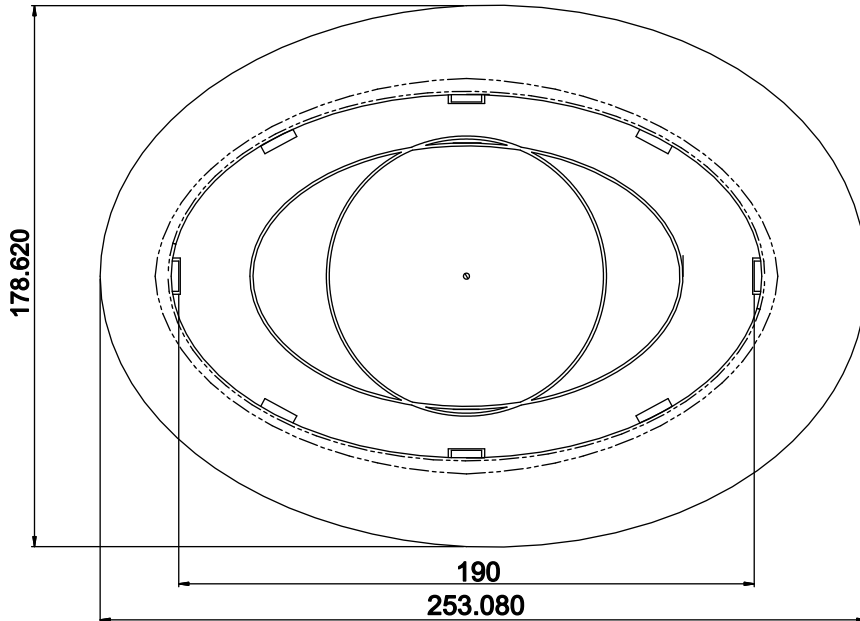

## R-POD4

This 4x6" module is the ideal solution to surface-mount speakers onto kick-panels, doors or rear decks. These blank modules accept either 4" or 4x6" speakers, and are made of rugged ABS plastic. They can be painted or carpeted to match the interior of your vehicle. Sold in Pairs.

**Bottom View**

***Note: Dimensions in mm***