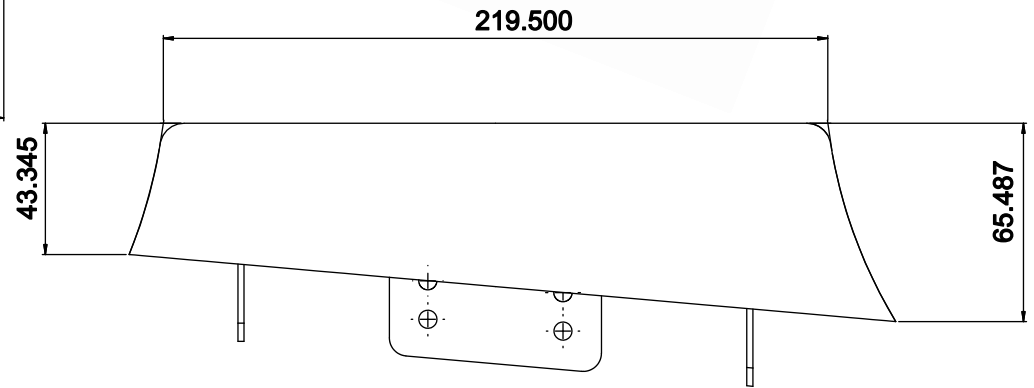

## R-POD4

This 4x6" module is the ideal solution to surface-mount speakers onto kick-panels, doors or rear decks. These blank modules accept either 4" or 4x6" speakers, and are made of rugged ABS plastic. They can be painted or carpeted to match the interior of your vehicle. Sold in Pairs.

**Bottom View**

***Note: Dimensions in mm***